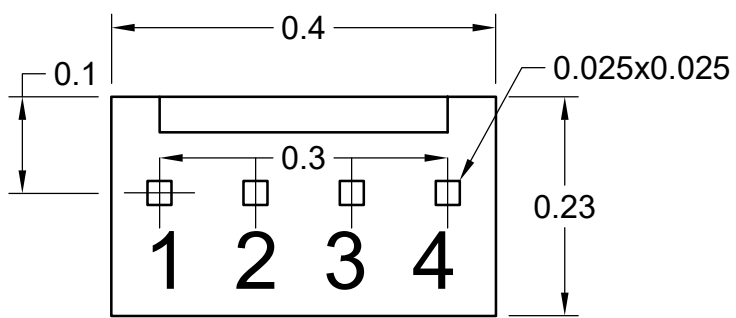

Top View

Front View

Art-Nr. 639 CHF 2.50
 Cable:
 1: brown
 2: red
 3: orange
 4: yellow

Plug: Heigh 0.5

| | | | | |
|----------|---------------|----------------------------------|-----------|--------|
| | | PROJECT | | |
| | | Clogging Monitor Dez 2021 | | |
| | | TITLE | | |
| | | A7 4-Pin Socket | | |
| APPROVED | SIZE | CODE | DWG NO | REV |
| CHECKED | A | | | |
| DRAWN | Peter Neukomm | 10.01.2022 | SCALE 5:1 | WEIGHT |
| | | | SHEET | 1/1 |