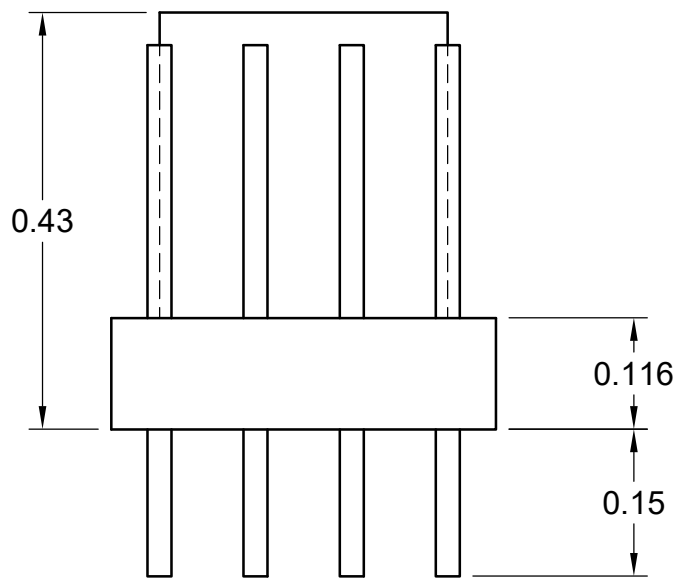

Top View

Front View

Art-Nr. 639 CHF 2.50
 Cable:
 1: brown
 2: red
 3: orange
 4: yellow

Plug: Heigh 0.5

| | | | | |
|----------|---------------|----------------------------------|-----------|--------|
| | | PROJECT | | |
| | | Clogging Monitor Dez 2021 | | |
| | | TITLE | | |
| | | A7 4-Pin Socket | | |
| APPROVED | SIZE | CODE | DWG NO | REV |
| CHECKED | A | | | |
| DRAWN | Peter Neukomm | 10.01.2022 | SCALE 5:1 | WEIGHT |
| | | | SHEET | 1/1 |